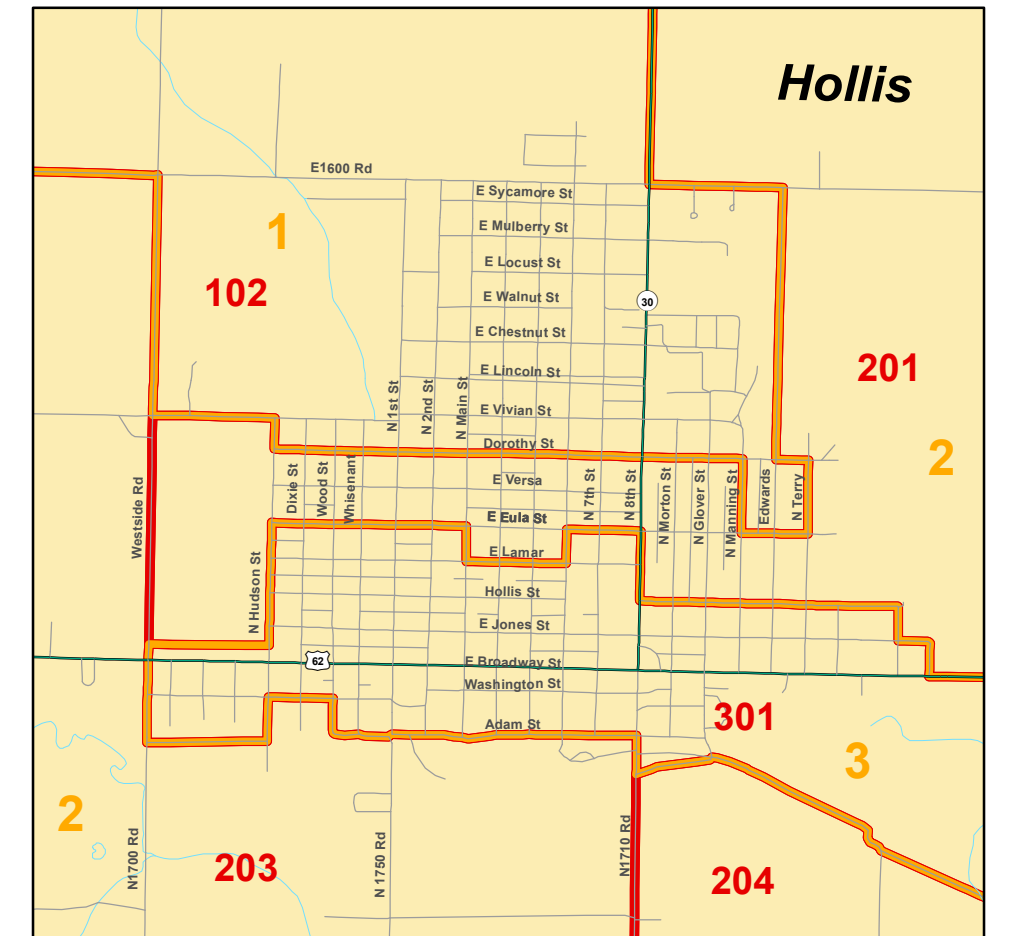

Harmon County Voter Precincts

Southwestern Career Tech Center

- Duke
- Eldorado

No Career Tech Center

- Erick
- Hollis
- Mangum

Legend

- COMM 2010
- PCT 2010
- HSE 2010
- SEN 2010