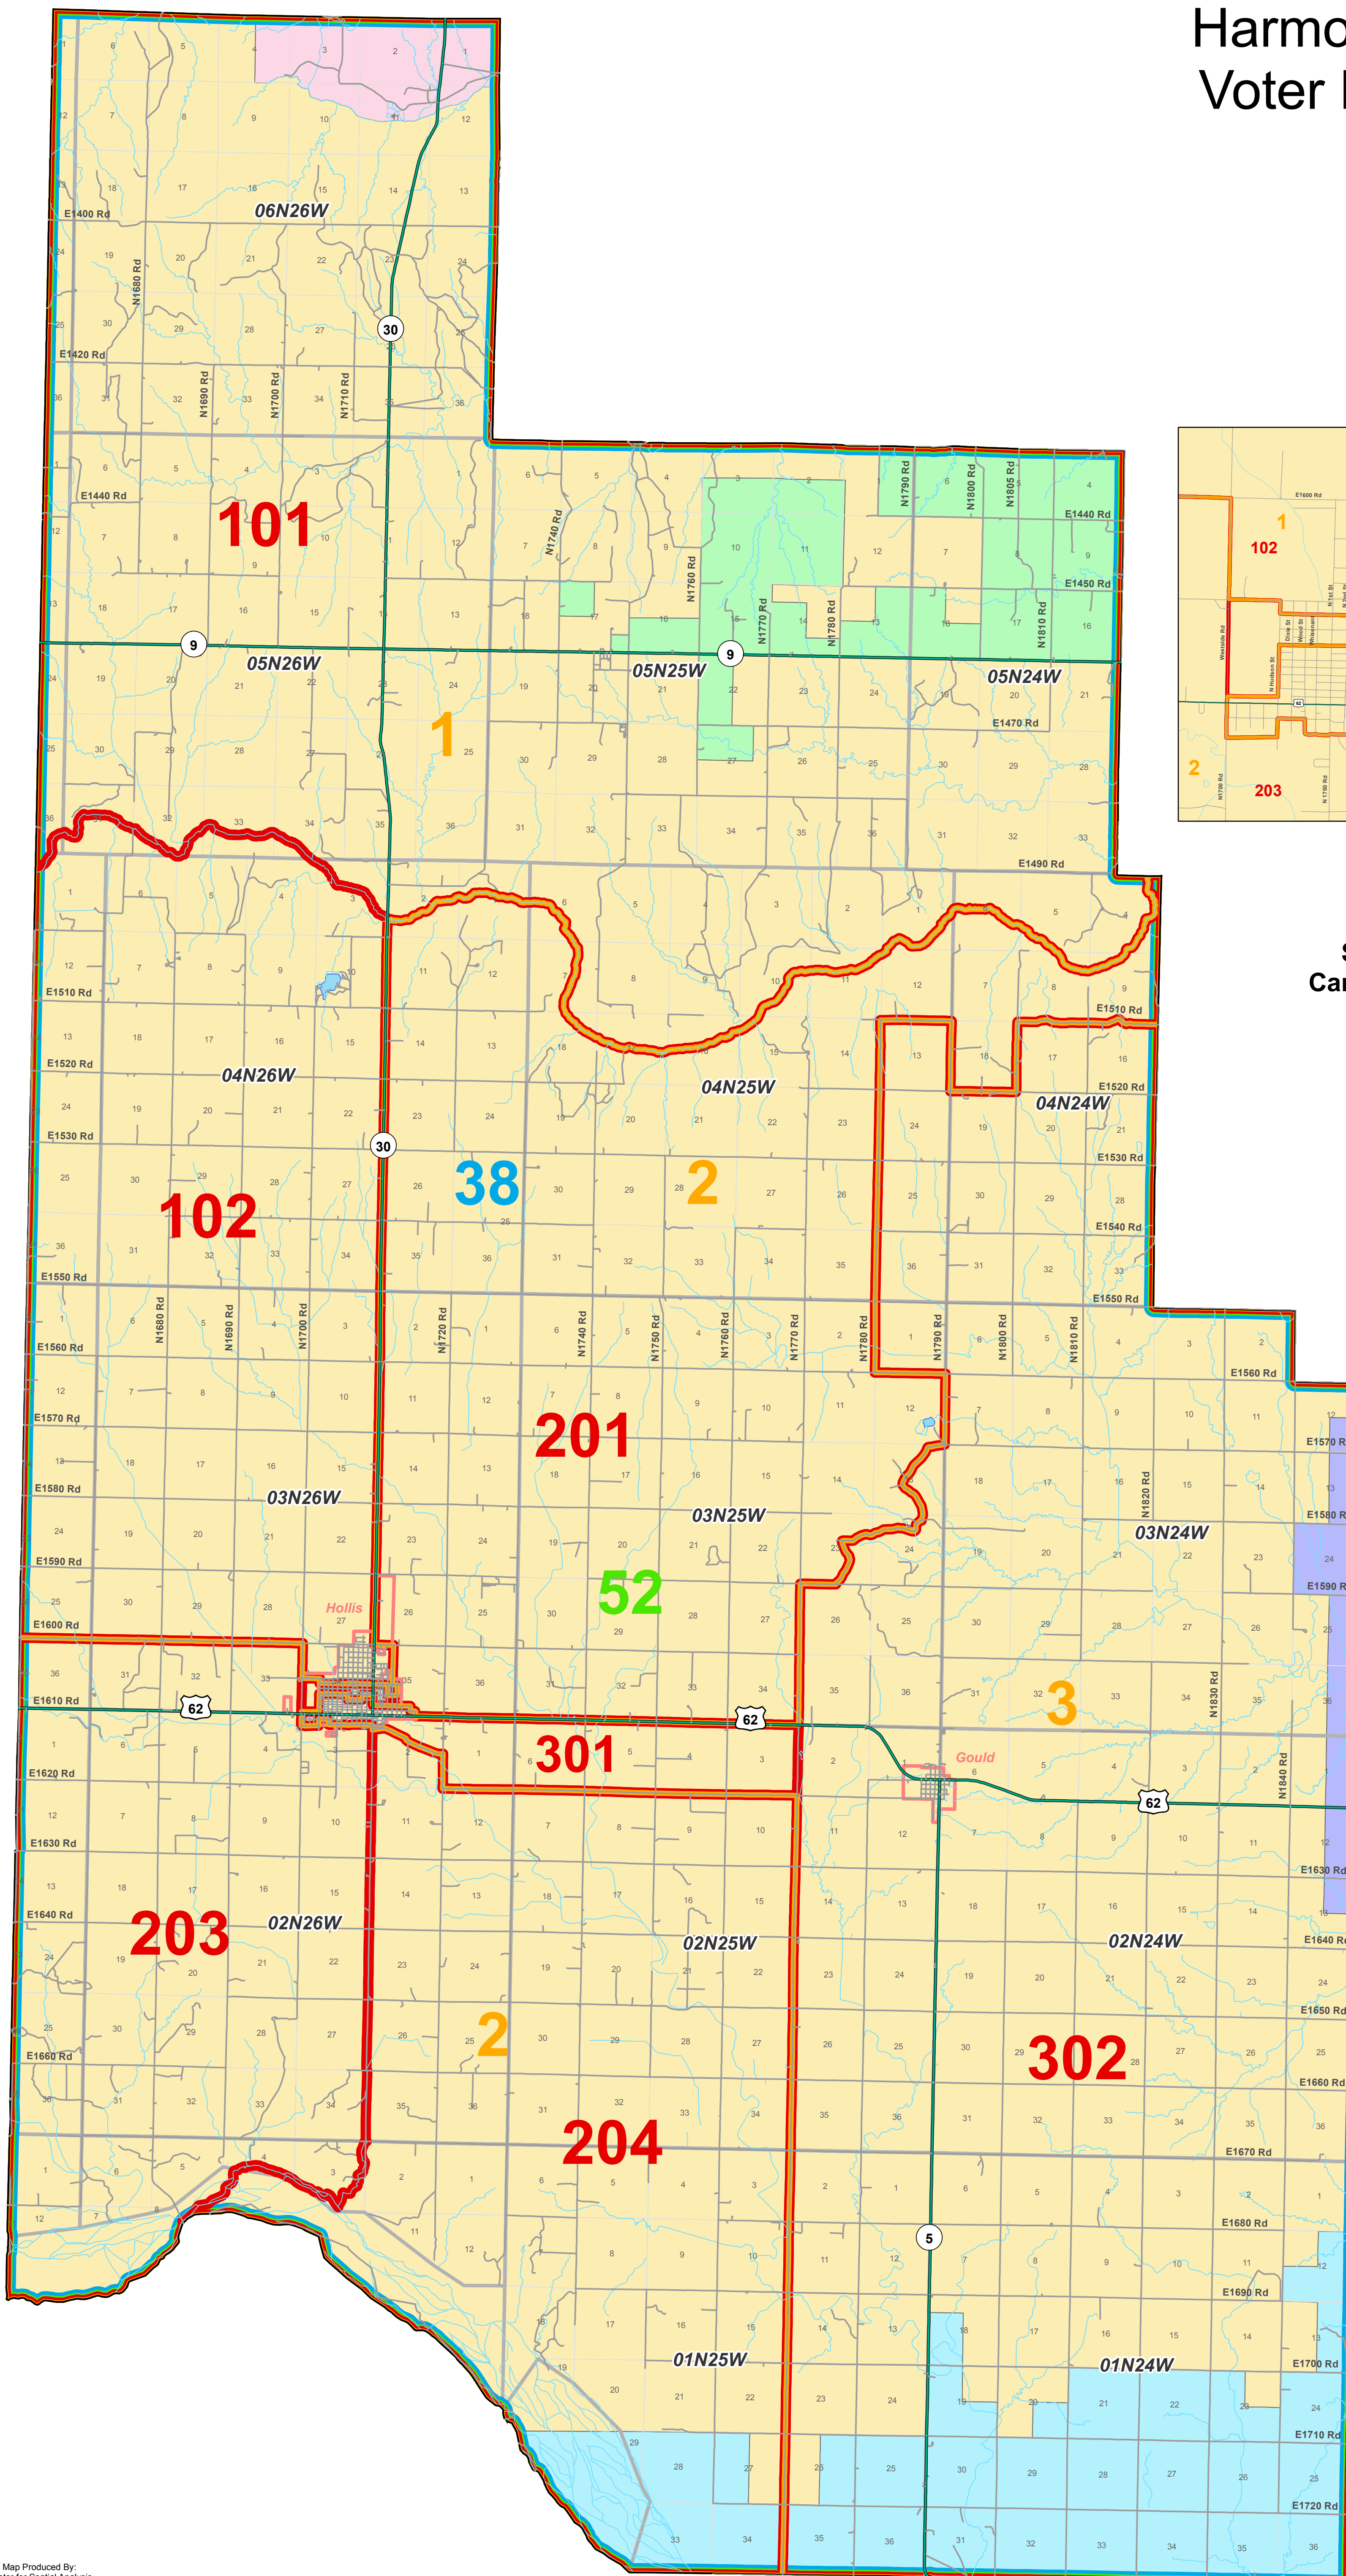

Harmon County Voter Precincts

Southwestern Career Tech Center

- Duke
- Eldorado

No Career Tech Center

- Erick
- Hollis
- Mangum

Legend

- COMM 2010
- PCT 2010
- HSE 2010
- SEN 2010